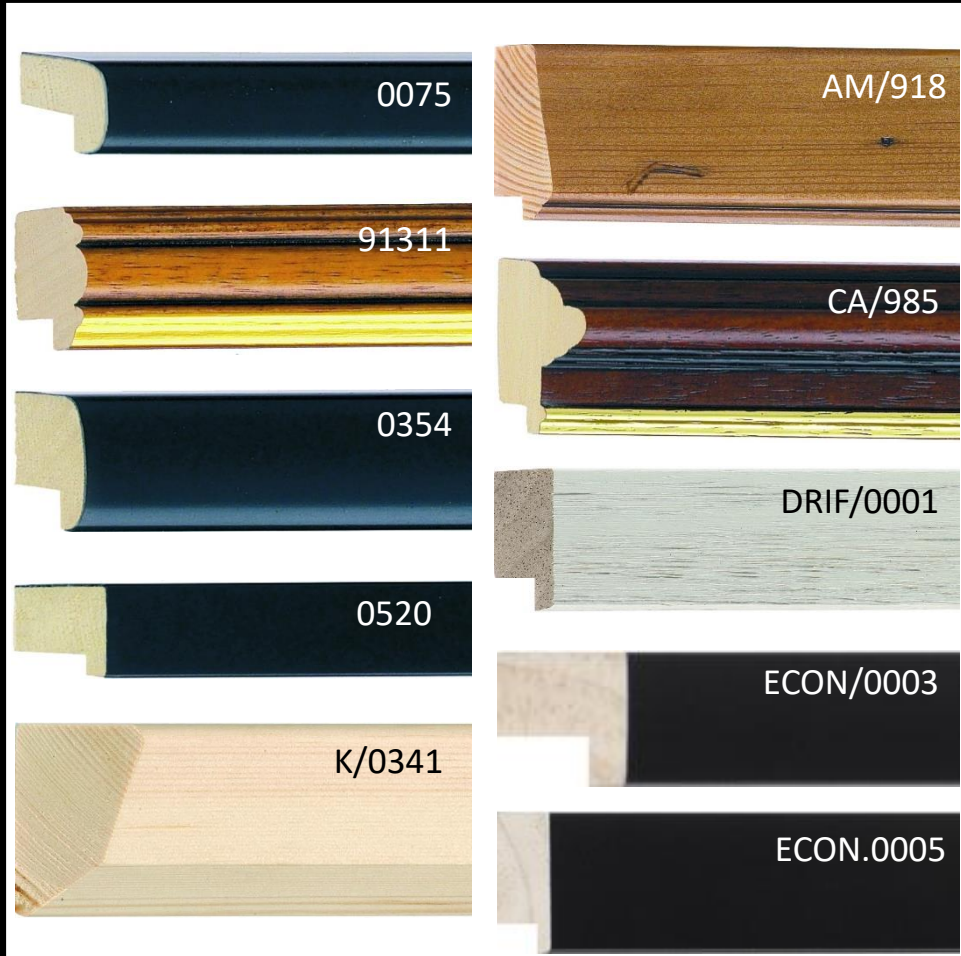

D & J Simons & Sons Newsletter August 2019

Summer Special Offer

- 0075 – 27p SP 18.9p
- 91311 – 60p SP 42p
- 0354 – 48p SP 33.6p
- 0520 – 45p SP 31.5p
- K/0341 – 50p SP 35p
- AM/918 – 72p SP 50.4p
- CA/985 – 90p SP 63p
- DRIF/1 – 63p SP 44p
- ECON/3 – 46p SP 33.2p
- ECON/5 – 42p – SP 29.4p